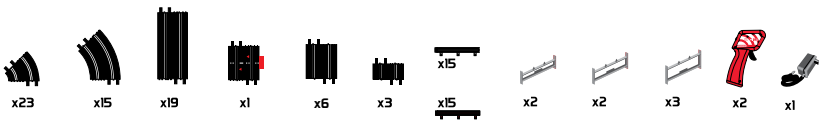

REF 20177
EAN 848064201775

56cm x 37cm x 22cm
BOX DIMENSION

⌀ 15,86m L 4,16m x 3,15m

MONTMELÓ

⌀ 13,45m L 4,60m x 1,87m

SPANISH GP

The circuit of the F1 GP of Spain, with nearly 13.5 m of length to play at Montmeló. Includes 2,4Ghz wireless control kit WiCo. Cars not included.