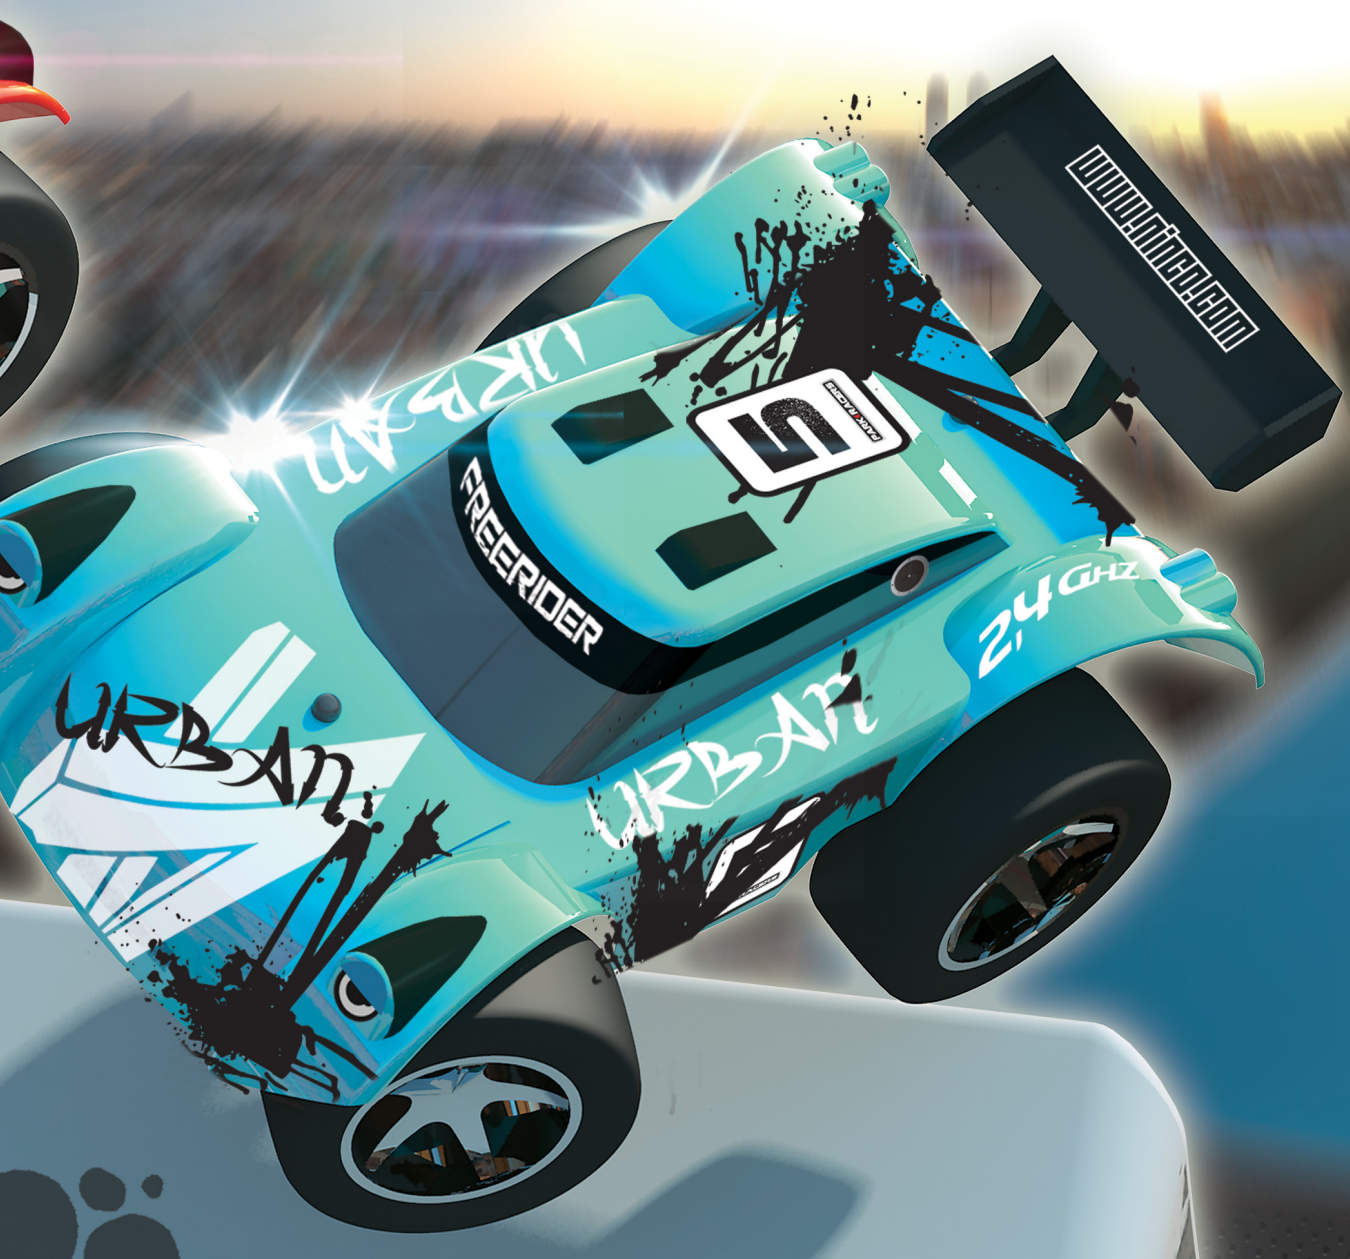

THE STREET LUMPS