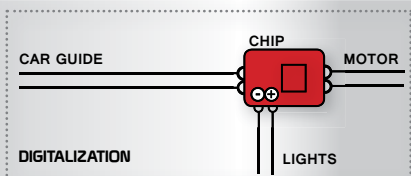

LANE CHANGING

N-Digital offers a new concept for slot racing allowing overtaking and selection of the best racing line in corners, total freedom of decision of the driver who chooses on which lane he wants to run.

REF 40304

CHIP DECODER
Adapts any NINCO
analogue car to
N-Digital.