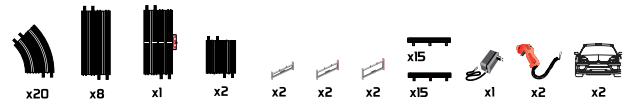

Standard connection
RJ controller 35 ohm
Both directions

REF 20174

EAN 848064201744

47cm x 37cm x 22cm
BOX DIMENSION

TOP SPEED

⌀ 9,22m L 2,72m x 1,59m

Over 9m of fast circuit including a flyover section and two cars Mercedes SLS GT3.