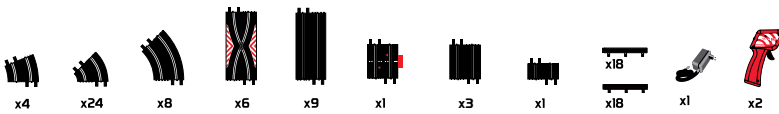

WICO system
2,4Ghz technology
Both directions

REF 20164
EAN 848064201645

56cm x 37cm x 22cm
BOX DIMENSION

⌀ 15,97m L 2,56m x 1,55m

RALLY

⌀ 12,43m ↙ 2,89m x 1,63m

THE AUTHENTIC RALLY!

Designed to enjoy lane changes and take the fastest line on a twisty road course. Slow and fast areas to take full advantage of the rally cars. Cars not included. With wireless WiCo Kit.