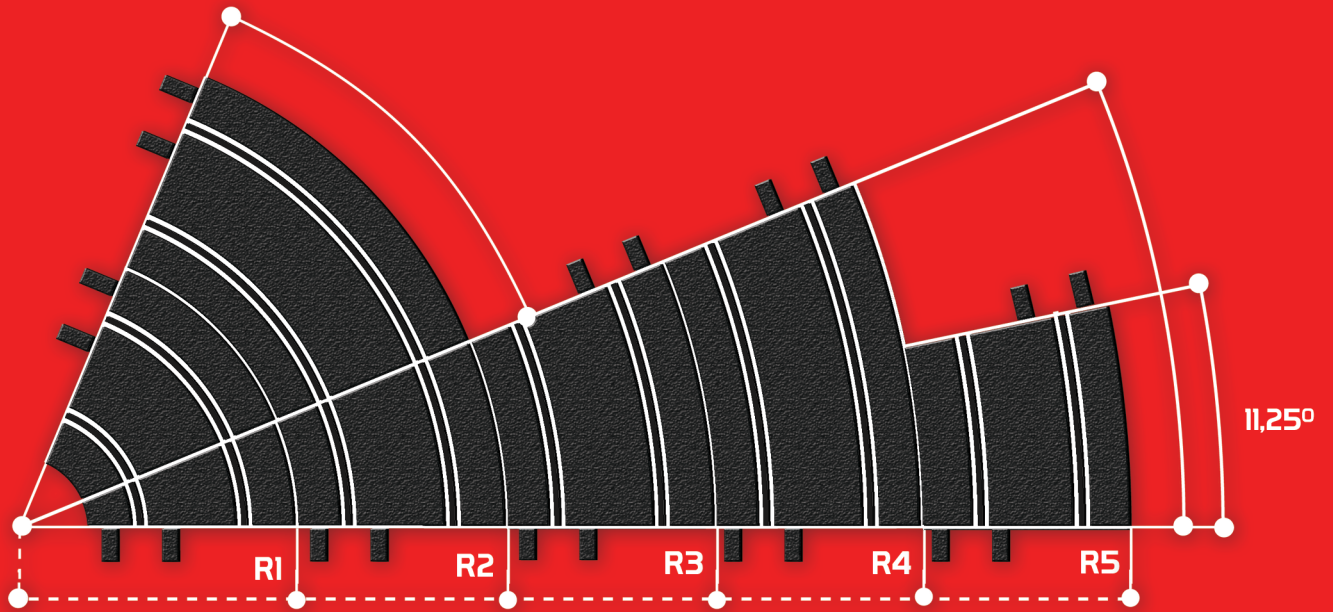

WiCO system
2,4Ghz technology
Both directions

47cm x 37cm x 22cm
BOX DIMENSION

REF 20166

EAN 848064201669

<p>CURVE R1</p> <p>A x6 B x2 C x6</p> <p>A REF.10206 B REF.10106 SNOW C REF.10205 REF.10163 RAID REF.10154</p>	<p>CURVE R2</p> <p>A x6 B x2 C x6</p> <p>A REF.10208 B REF.10105 SNOW C REF.10207 REF.10162 RAID REF.10152</p>	<p>CURVE R3</p> <p>A x6 B x2 C x6</p> <p>A REF.10210 B REF.10107 C REF.10209</p>	<p>CURVE R4</p> <p>A x6 B x2 C x6</p> <p>A REF.10212 B REF.10108 C REF.10211</p>	<p>CURVE R5</p> <p>A x6 B x2</p> <p>A REF.10223 B REF.10115</p>
<p>200mm</p> <p>A x6 B x2</p> <p>A REF.10203 B REF.10103 SNOW REF.10164 RAID REF.10151</p>	<p>400mm</p> <p>A x2</p> <p>A REF.10102 SNOW REF.10161 RAID REF.10153</p>	<p>CHANGE OVER</p> <p>A x2</p> <p>A REF.10111</p>	<p>1/2 CURVE R1</p> <p>A x2</p> <p>A REF.10113</p>	<p>1/2 CURVE R2</p> <p>A x2</p> <p>A REF.10112</p>
<p>50mm / 100mm</p> <p>A x2 B x2 C x2</p> <p>A REF.10116 B REF.10204 C REF.10104</p>	<p>CHICANE</p> <p>A x2</p> <p>A REF.10110</p>	<p>GRID</p> <p>A x2 B 3+3</p> <p>A REF.10114 B REF.10216</p>	<p>SINGLE LANE</p> <p>A x4</p> <p>A REF.10117</p>	<p>POWERBASE</p> <p>A</p> <p>A RJ REF.10118 B INDEPENDENT REF.10416</p>