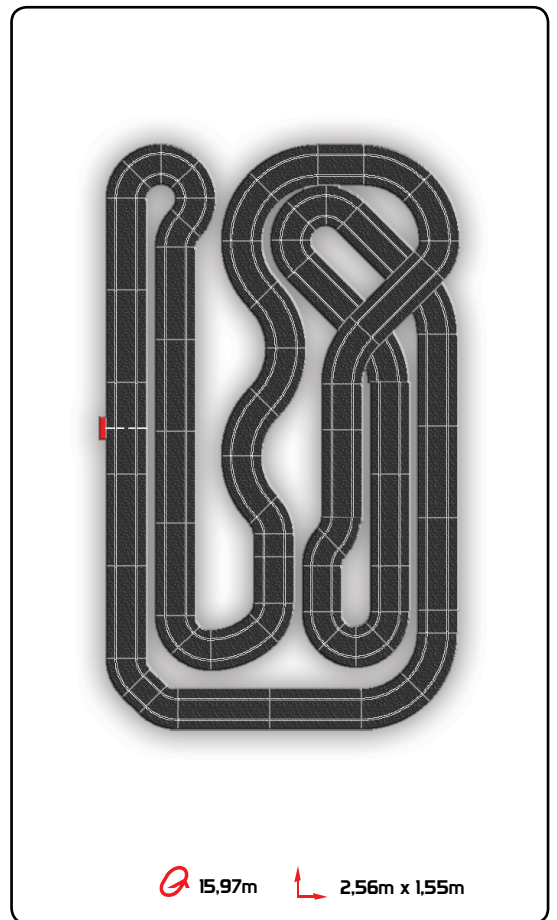

REF 20177
EAN 848064201775

56cm x 37cm x 22cm
BOX DIMENSION

⌀ 15,86m L 4,16m x 3,15m

MONTMELÓ

⌀ 13,45m L 4,60m x 1,87m

SPANISH GP

The circuit of the F1 GP of Spain, with nearly 13.5 m of length to play at Montmeló. Includes 2,4Ghz wireless control kit WiCo. Cars not included.

WICO system
2,4Ghz technology
Both directions

REF 20164
EAN 848064201645

56cm x 37cm x 22cm
BOX DIMENSION

⌀ 15,97m L 2,56m x 1,55m

RALLY

⌀ 12,43m ↙ 2,89m x 1,63m

THE AUTHENTIC RALLY!

Designed to enjoy lane changes and take the fastest line on a twisty road course. Slow and fast areas to take full advantage of the rally cars. Cars not included. With wireless WiCo Kit.