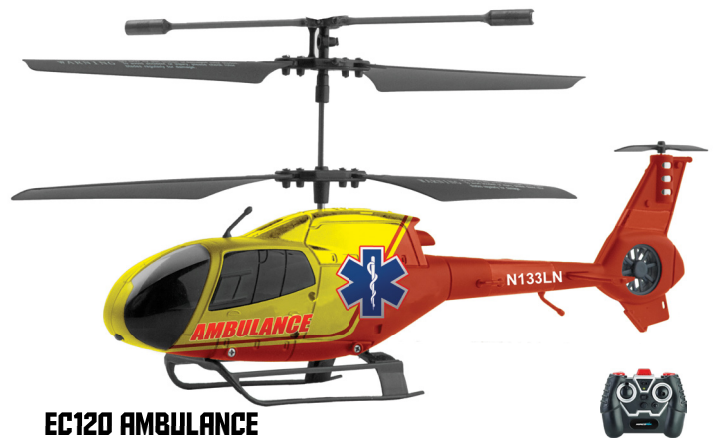

EC120 AMBULANCE

3 CANALES **INFRARED** **G** STABILIZER **180**mm ROTOR DIAMETER **EUROCOPTER** AN EAGLE COMPANY

Replica of the EC-120 Aspa unit of the Spanish army. Three-channel infrared. Gyroscope-inside to enjoy the maximum stability automatically.

REF NH90067

EAN 848064900678