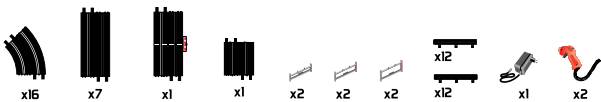

Standard connection
RJ controller 35 ohm
Both directions

REF 20175

EAN 848064201751

47cm x 37cm x 22cm
BOX DIMENSION

STARTER PRO V3

⌀ 7,57m L 2,48m x 1,88m

New version of the successful Starter Pro, with more track sections and redesigned layout for the top speed.