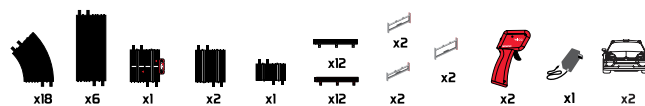

47cm x 37cm x 22cm
BOX DIMENSION

REF 20162

EAN 848064201621

CAMARO CHALLENGE

⌀ 7,8m L 2,11m x 1,64m

The basic circuit with cars includes two Chevrolet Camaro and the WiCo Kit. Almost 8m length with crossover at different levels.