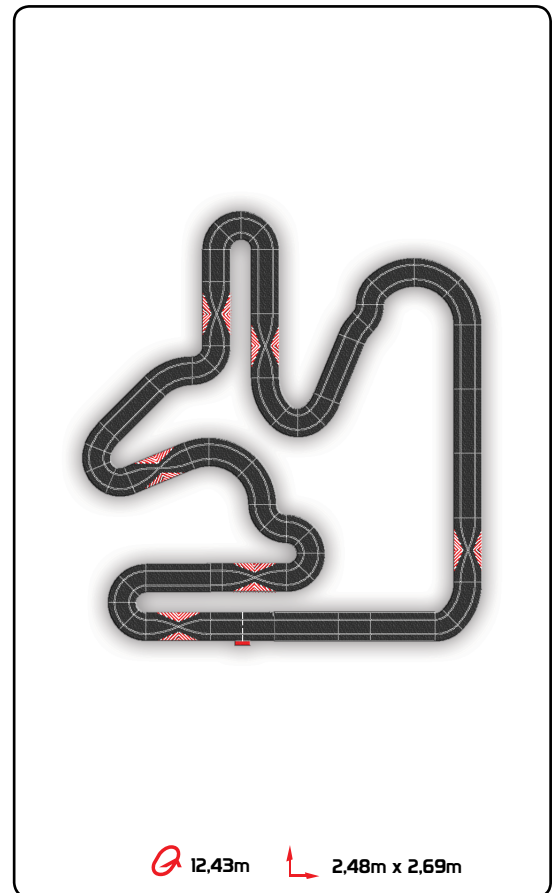

56cm x 37cm x 22cm
BOX DIMENSION

⌀ 12,43m ↙ 2,48m x 2,69m