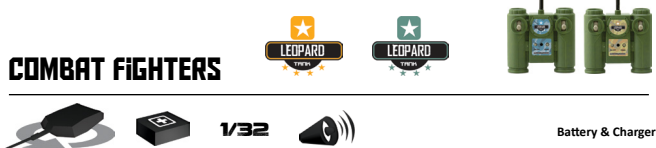

REF NT10012

EAN 848064100122

62cm x 19cm x 16cm
BOX DIMENSION

COMBAT FIGHTERS

Pack of two radio controlled Leopard tanks. Replicas perfectly decorated. 30cm in length. With real sounds. Allows simulation of infrared battles between them. Includes charger, battery and batteries for each.