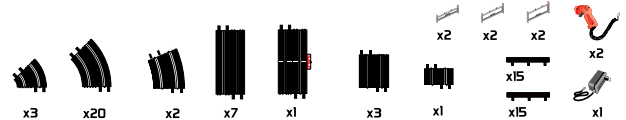

Standard connection
RJ controller 35 ohm
Both directions

REF 20173

EAN 848064201737

47cm x 37cm x 22cm
BOX DIMENSION

PROAM EVO

⌀ 9,90m L 2,43m x 1,25m

Pro Circuit with almost 10m length and a flyover section. Cars not included.