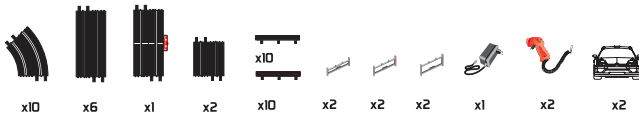

WiCo system
2,4Ghz technology
Both directions

REF 20165
EAN 848064201652

56cm x 37cm x 22cm
BOX DIMENSION

⌀ 12,43m ↙ 2,48m x 2,69m

OCTANE

⌀ 5,8m L 2,57m x 0,84m

The traditional eight-shaped track. Balanced and with almost 6m length. Includes two cars, a Chevrolet Corvette