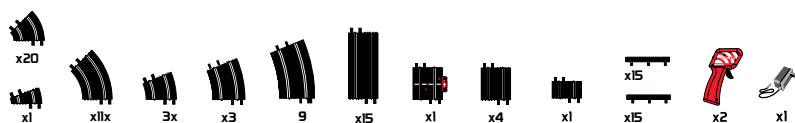

NINCOCEAN RC BOATS pag 26

NINCO4RC RC CARS pag 28

PARKRACERS RC BEGINNERS pag 34

HEAVYDUTY RC MACHINES pag 38

KIDRACERS RC KIDS pag 42

NÜRBURGRING

⌀ 15,86m L 5,13m x 2,92m

THE MYTHICAL CIRCUIT!