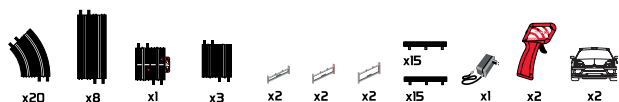

Standard connection
RJ controller 35 ohm
Both directions

REF 20157

EAN 848064201577

47cm x 37cm x 22cm
BOX DIMENSION

TOP SPEED

⌀ 9,22m L 2,72m x 1,59m

Professional circuit. Cars not included. With the 2,4Ghz Wireless WiCo kit as standard to drive freely.