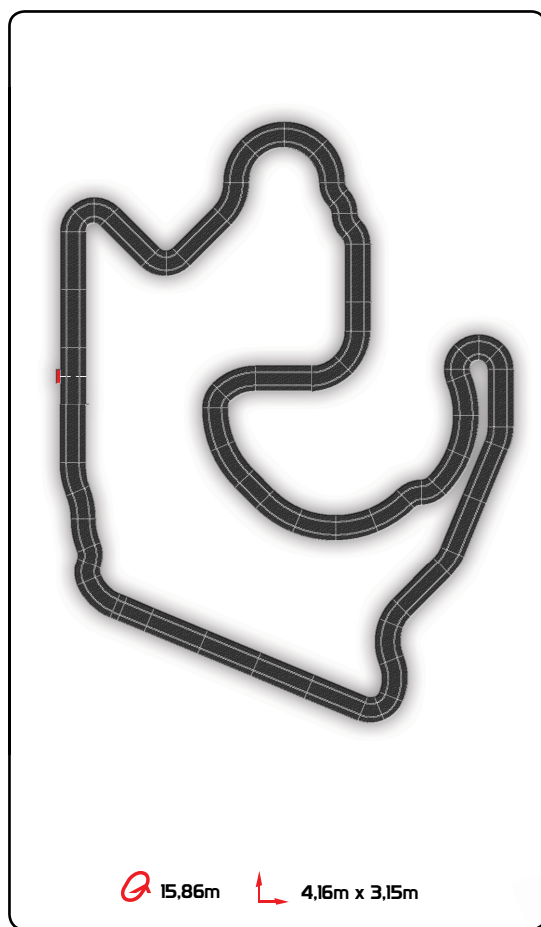

56cm x 37cm x 22cm
BOX DIMENSION

⌀ 15,86m   L 4,16m x 3,15m