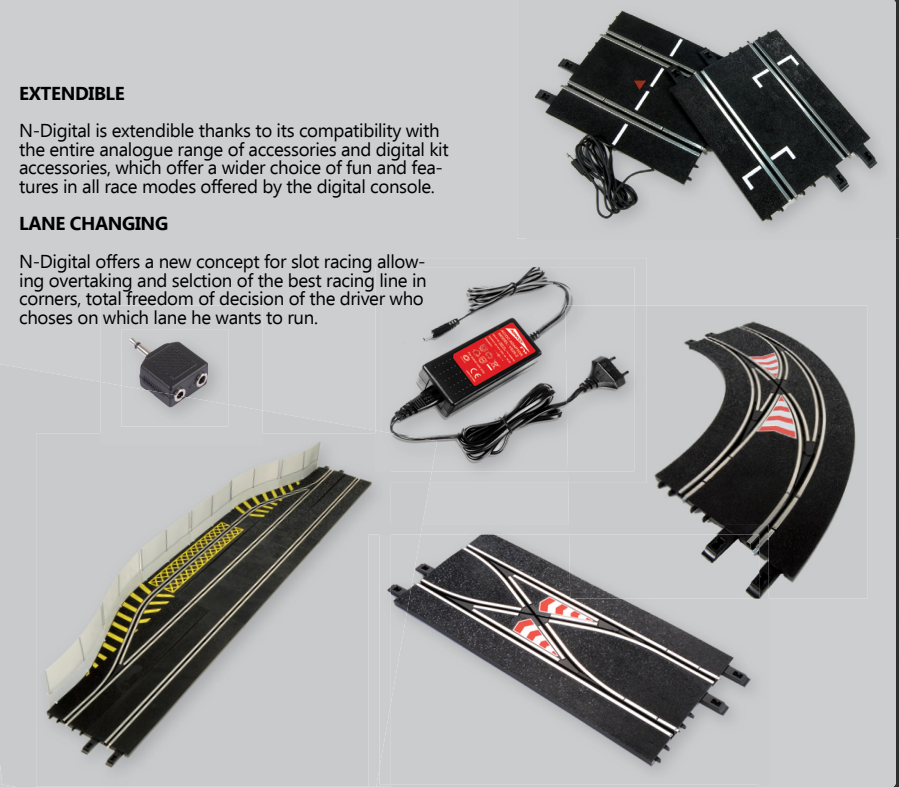

LANE CHANGING

N-Digital offers a new concept for slot racing allowing overtaking and selection of the best racing line in corners, total freedom of decision of the driver who chooses on which lane he wants to run.

REF 40304

CHIP DECODER
Adapts any NINCO
analogue car to
N-Digital.